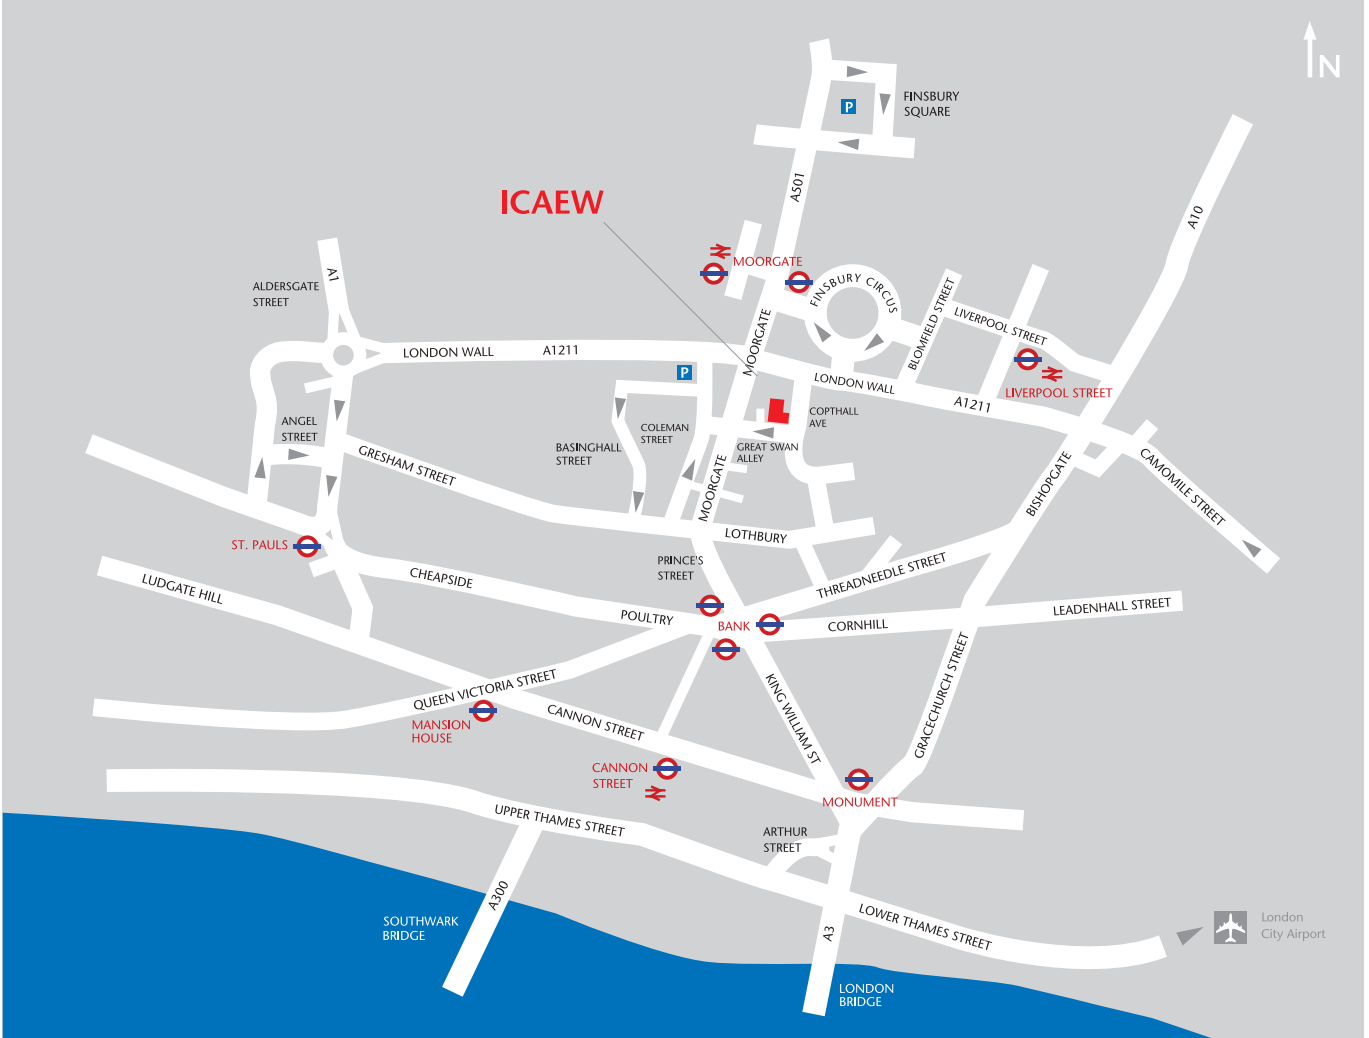

Chartered Accountants' Hall
Moorgate Place
London EC2R 6EA

T +44 (0)20 7920 8100
F +44 (0)20 7920 0547
icaew.com

PUBLIC TRANSPORT

Rail

The nearest mainline stations are Moorgate and Liverpool Street.

Underground

The nearest Underground stations are Moorgate (Northern Line, Circle, Hammersmith & City, and Metropolitan) and Liverpool Street (Central, Circle, Hammersmith & City, and Metropolitan).

City Airport

Approximately 8 miles from Chartered Accountants' Hall.

Parking

The nearest parking facilities are at Finsbury Circus, a 2 minute walk from Chartered Accountants' Hall.

Disabled facilities

The entrance most suitable for disabled people is the Copthall entrance at 11 Copthall Avenue.